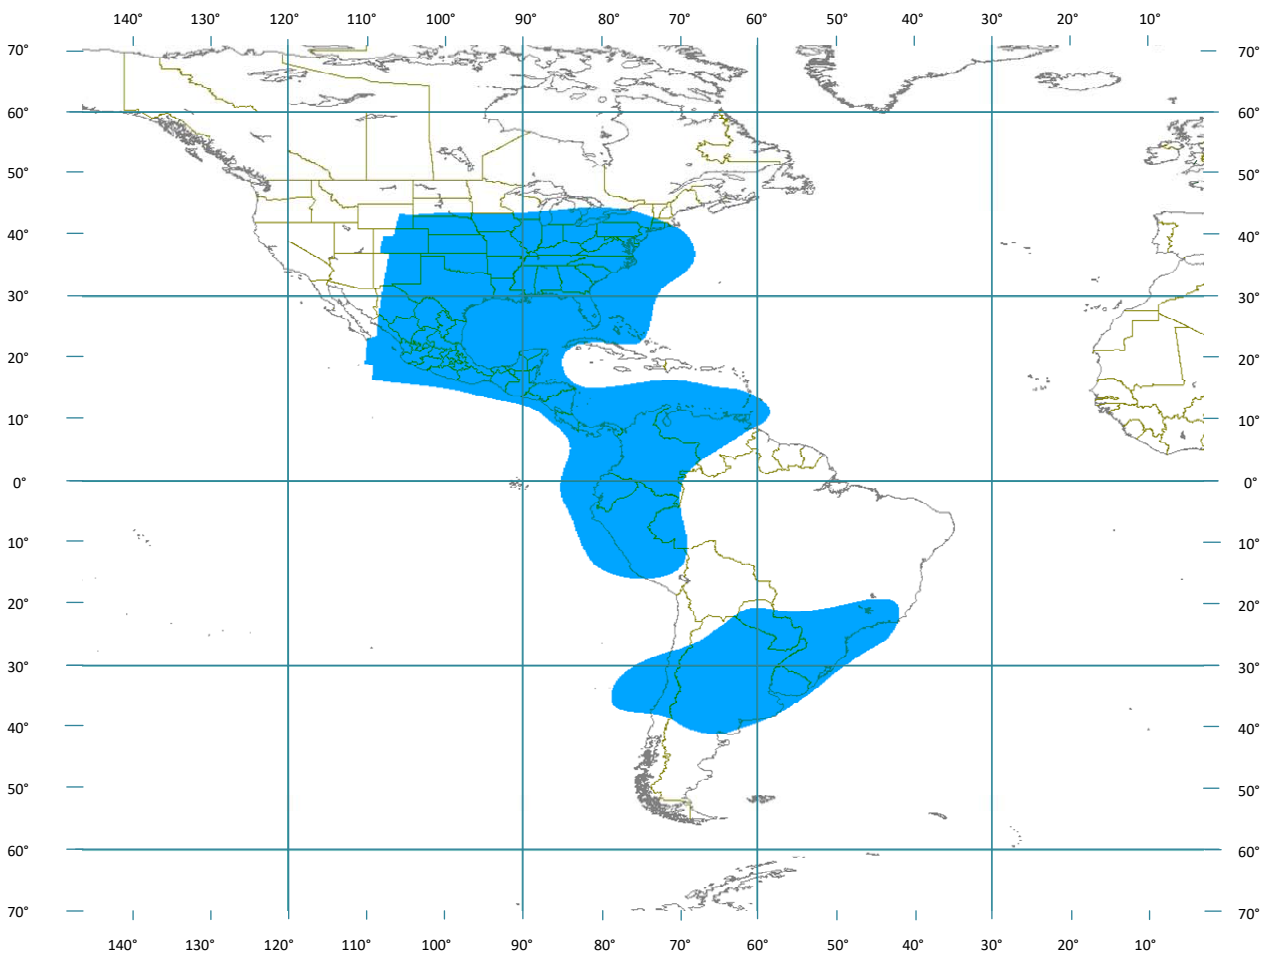

Made for minds.

Hispasat 30W 5

TV Program – DW Español HD

Direct-to-Home

Position	30° West
Transponder	138
Frequency	12092 MHz
Polarization	horizontal
FEC	3/4
Symbolrate	30000 KSymbols/s
Modulation	8-PSK
Video Standard	DVB-S2
Video Compression	h.264 (1920*1080 / 59.94i)
Audio Compression	MPEG-1/Layer 2 + AC3 (2.0)
Encryption	-
Additional Data Services	EIT / EPG
TV Channel	DW Español HD

Reception may be possible even beyond these contours

0.80 m

Diameter of satellite receiving antenna
in meter (approximate values)

Important technical remark: The diameters of the antennas are calculated for perfect weather conditions (clear sky), assuming perfectly aligned high quality antennas. Commonly used wire mesh antennas have a lower efficiency than solid dishes. To secure the reception, it is advisable to generally choose a diameter about 20% larger.